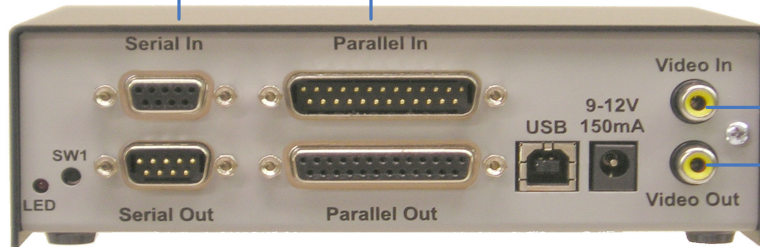

# VR2003 System Diagram

POS

Security Camera

RS-232

Parallel Port

Video In

VR2003

USER Interface Switch  
LED Status Indicator

RS-232

RS-232

Parallel Port

Video Out  
With  
Text Inserter  
Output

Pole Display

Receipt/  
Journal  
Printer

DVR or VCR

Flexible Power Options:  
USB Power  
Wall Transformer