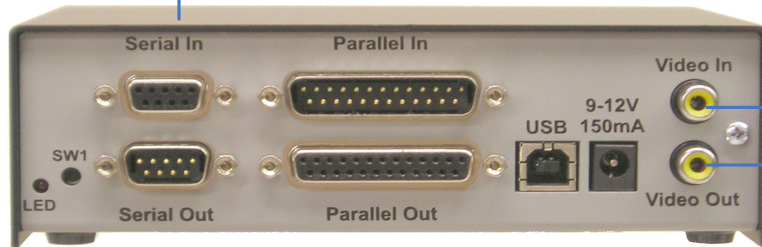

VR2003 Scale Diagram

Scale

Security Camera

Video In

RS-232

VR2003

USER Interface Switch
LED Status Indicator

Video Out
With
Text Inserter
Output

DVR or VCR

Flexible Power Options:
USB Power
Wall Transformer